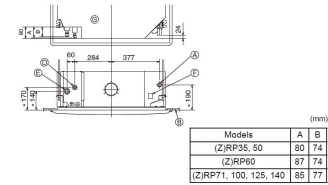

DIMENSIONS

PLA-ZRP60BA