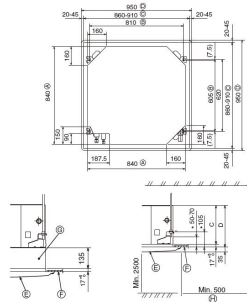

DIMENSIONS

PLA-ZRP60BA